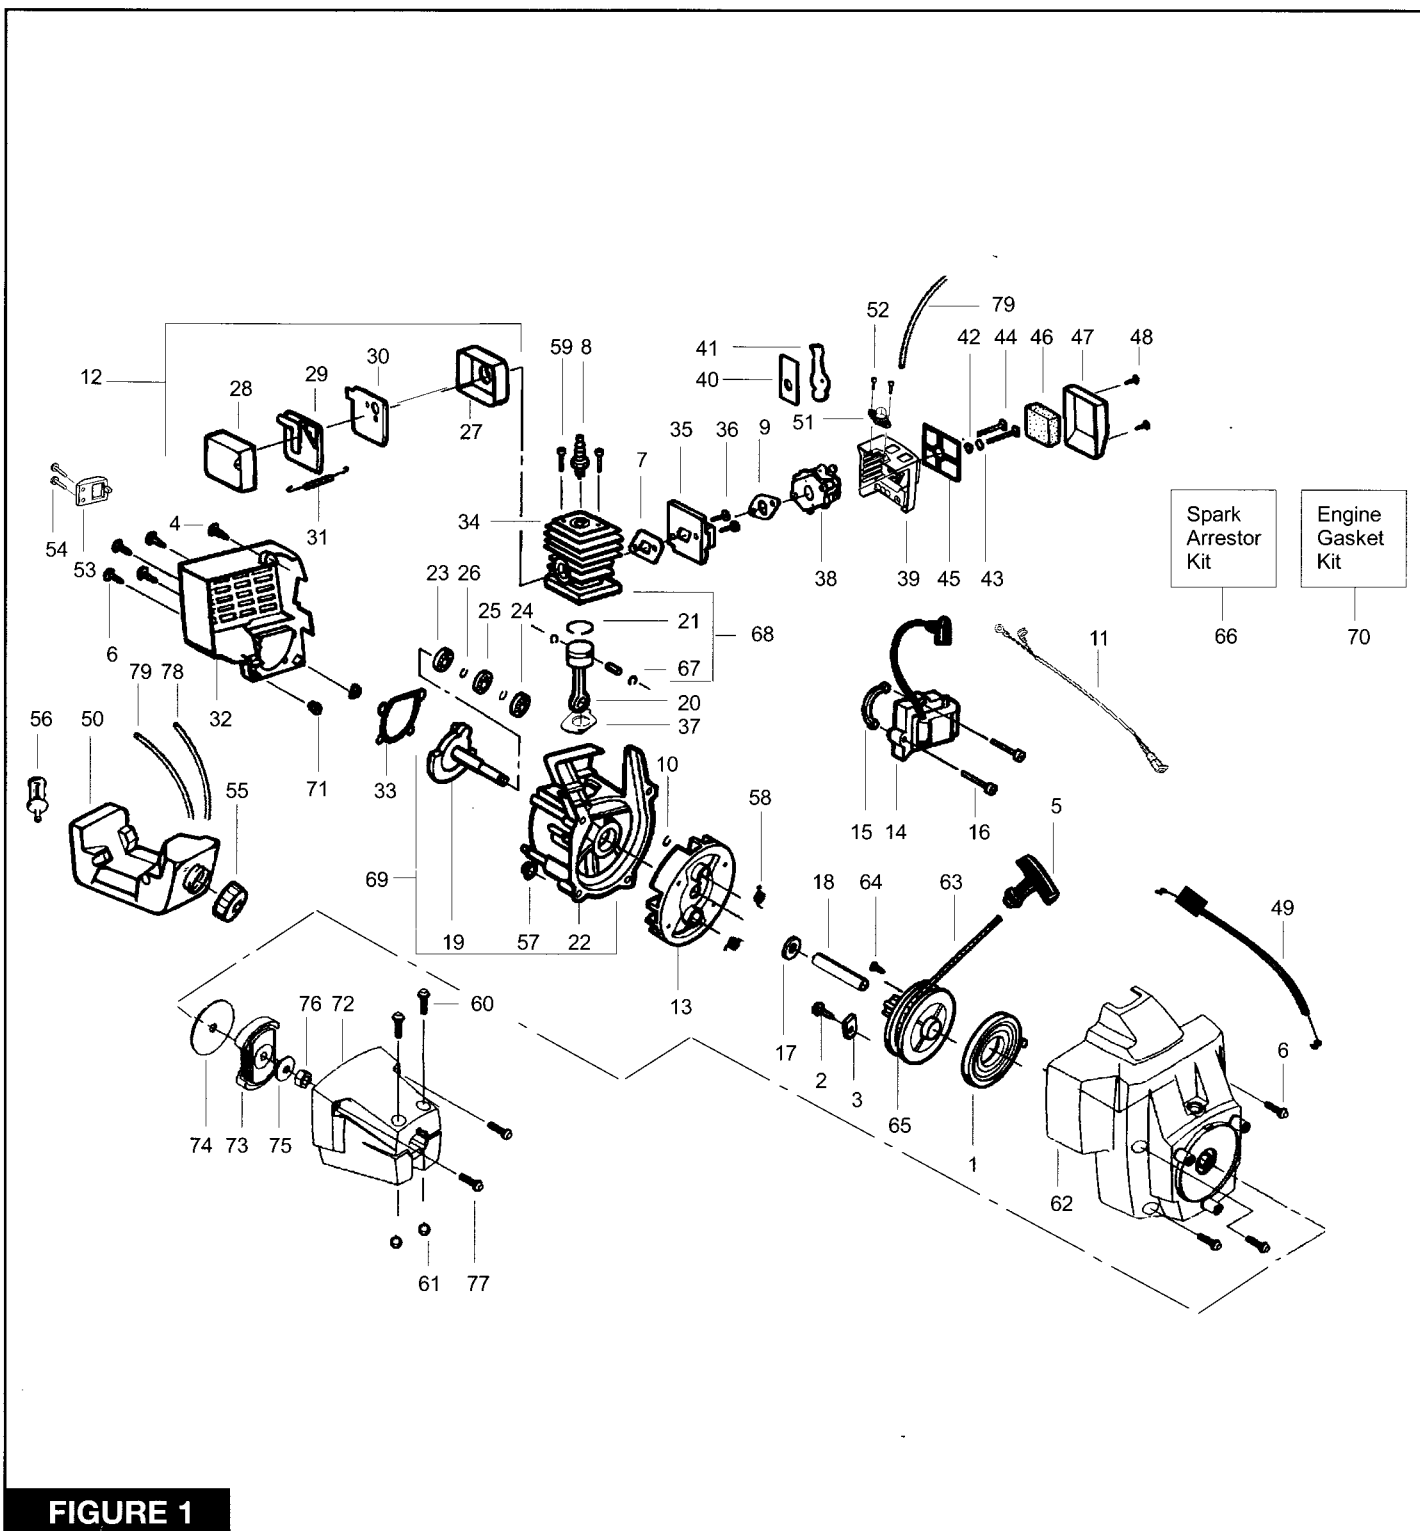

FIGURE 1

1	530042085	Starter Spring	22	530014861	Crankcase Ass.y. (Incl. 10 & 23-25)	42	530015254	Washer	63	530069232	Rope Kit
2	530015775	Screw-Pulley	23	530032125	Inner Bearing	43	530015852	Choke Spacer	64	530016080	Screw-Rope Retain.
3	530027523	Retainer-Pulley	24	530032124	Outer Bearing	44	530015849	Screw-Carb.	65	530069400	Starter Pulley Kit
4	530015934	Screw-Shrd/Fan Hsg	25	530019179	C.case Seal	45	530037413	Filter Plate	66	530069380	Spark Arrestor Kit
5	530027569	Starter Handle	26	530015941	Retaining Ring-C.shaft	46	530037331	Air Filter Foam	67	530015162	Piston Pin Retainer
6	530015810	Screw-Shroud	27	530036578	Muffler Body	47	530037292	Air Filter Cover	68	530069987	Piston Kit (Incl. 21, 68 & Pin)
7	530019233	Cylinder/Carb. Gasket	28	530036577	Muffler Cover	48	530015957	Screw-Air Box	69	530014906	C.case & C.shaft Assy (Incl. 10,19, 22-26)
8	530030218	Spark Plug	29	530053500	Muffler Baffle-Exit	49	530037415	Throttle Cable Ass.y.	70	530069622	Gasket Kit (Incls. 7, 9, 33 & 37)
9	530019194	Gasket-Carb.	30	530053499	Muffler Baffle-First	50	530049933	Fuel Tank Ass.y.	71	530036793	Isolator Shroud
10	530015945	Retainer-C.case	31	530016197	Muffler Spring	51	530038874	Air Purge Ass.y.	72	530054318	Clutch Hsg.
11	530047278	Switch Wire Ass.y	32	530054299	Rear Shroud	52	530015780	Screw-Primer Bulb	73	530069491	Clutch Ass.y Kit
12	530069989	Muffler Kit	33	530019181	Gasket-C.case	53	530037045	Muffler Guard	74	530015611	Washer-Clutch
13	530069886	Flywheel Ass.y.	34	530069757	Cylinder Kit	54	530015675	Screw-Muffler Guard	75	530015828	Washer-Flat
14	530039210	Ignition Module	35	530071250	Carb. Adaptor Kit	55	530014347	Fuel Cap Ass.y.	76	530626605	Nut-Clutch Hsg.
15	530036145	Spacer-Ignition Module	36	530016014	Screw-Carb. Adaptor	56	530095646	Fuel Pickup Ass.y.	77	530015886	Screw-Clutch Hsg
16	530015954	Screw-Ignition Module	37	530019223	Gasket-Cylinder	57	530053725	C.case Isolator	78	530069247	Fuel Line Kit (Small)
17	530015149	Washer-Flywheel	38	530069998	Carburetor w/ Caps	58	530023817	Starter Dog Spring	79	530069216	Fuel Line Kit (Large)
18	530037705	Spacer-Flywheel	39	530054316	Air Box	59	530015953	Screw-Cylinder			
19	530052344	Crankshaft Ass.y.	40	530037326	Choke Plate	60	530015767	Screw			
20	530069615	Connecting Rod Assy.	41	530038102	Choke Shutter	61	530015768	Locknut			
21	530053565	Piston Ring				62	530054319	Fan Hsg. Assy