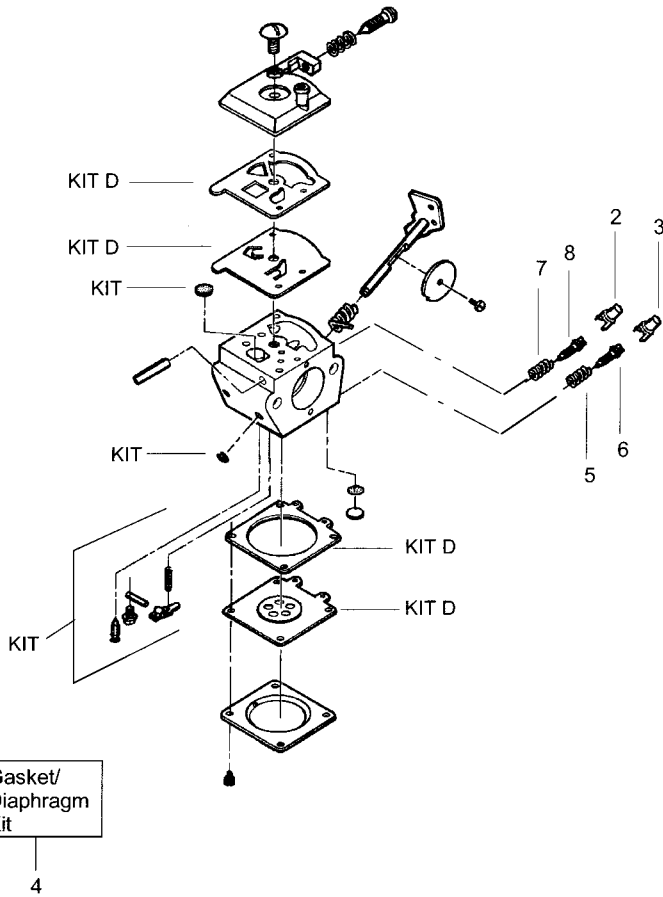

WALBRO WT 520

-	530069998	Carburetor Assembly
1	530069829	Carburetor Repair Kit (KIT= Indicates Contents)
2	530038318	Limiter Cap (High-Red)
3	530038317	Limiter Cap (Low-Blue)
4	530069844	Gasket/Diaphragm Kit (D=Indicates Contents)
5	530035293	Needle Spring-Low Speed
6	530035433	Needle-Low Speed
7	530035295	Needle Spring-High Speed
8	530035388	Needle-High Speed

FIGURE 3