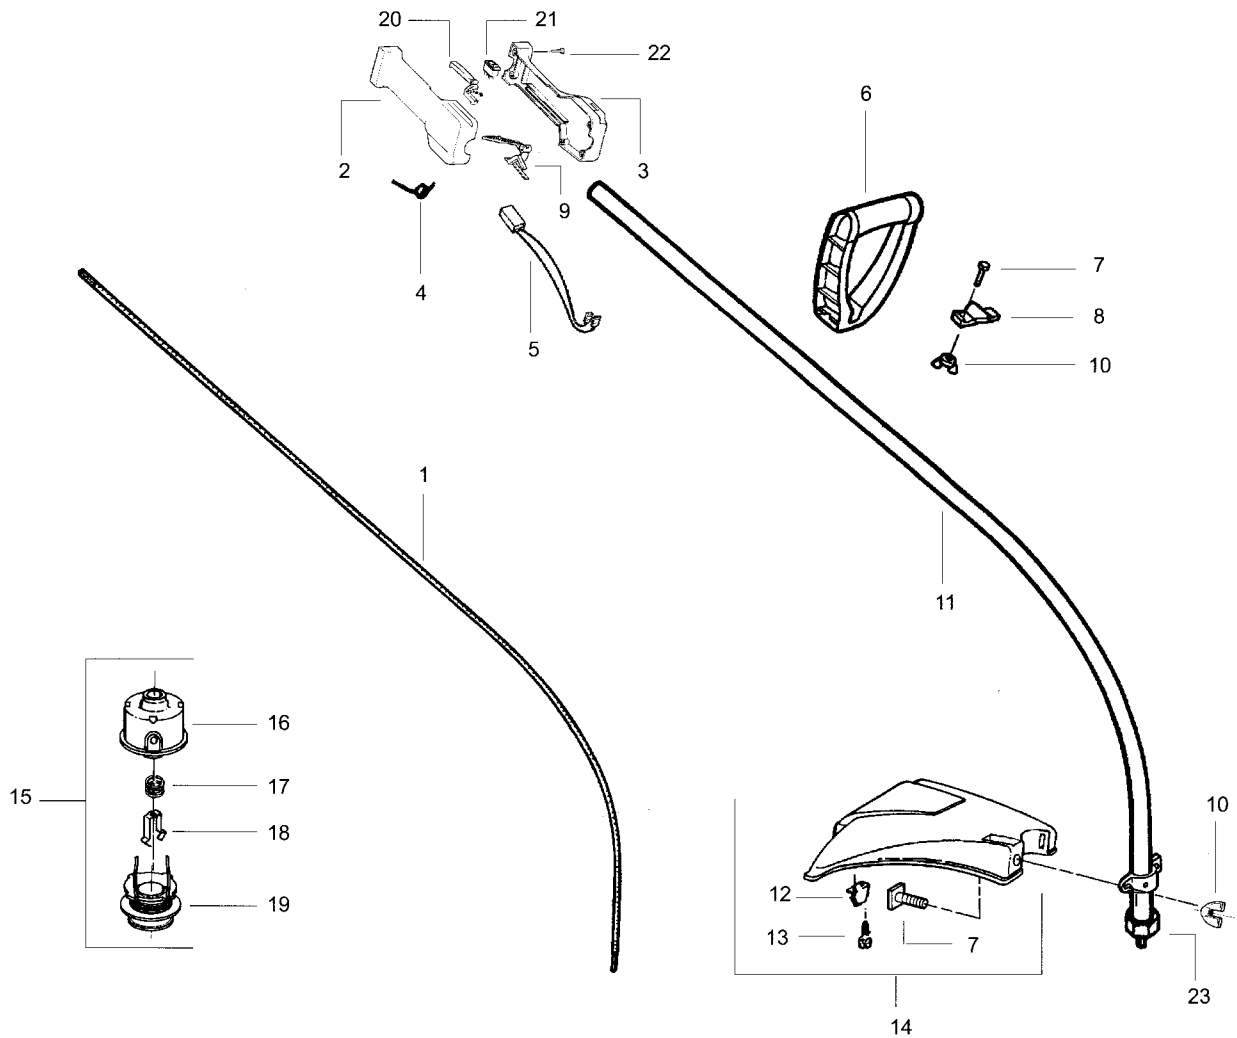

FIGURE 2

1	530095221	Drive Shaft	20	530402028	Throttle Lock
2	530402025	Throttle Hsg. (Right)	21	530069572	Switch Kit
3	530402026	Throttle Hsg. (Left)	22	530015886	Screw
4	530042093	Spring- -Lever Return	23	530094543	Dust Cup
5	530047307	Throttle Leadwire Ass.y.			
6	530094673	Assist Handle			
7	530015820	Bolt- -Handle/Shield			
8	530094847	Clamp- -Handle			
9	530402027	Throttle Lever			
10	530016118	Wingnut- -Handle/Shield			
11	530095768	Drive Shaft Hsg. Ass.y			
12	530052286	Line Limiter			
13	530015814	Screw- -Line Limiter			
14	530069666	Shield Kit Ass.y. (Incl. 12 & 13)			
15	248206B	Cutting Head Ass.y. (Incl. 16- -19)			
16	530053246	Hub Ass.y			
17	530053241	Spring- -Return			
18	530401957	Retainer- -Spool			
19	248286B	Spool w/Line			

WALBRO WT 520

-	530069998	Carburetor Assembly
1	530069829	Carburetor Repair Kit (KIT= Indicates Contents)
2	530038318	Limiter Cap (High-Red)
3	530038317	Limiter Cap (Low-Blue)
4	530069844	Gasket/Diaphragm Kit (D=Indicates Contents)
5	530035293	Needle Spring-Low Speed
6	530035433	Needle-Low Speed
7	530035295	Needle Spring-High Speed
8	530035388	Needle-High Speed